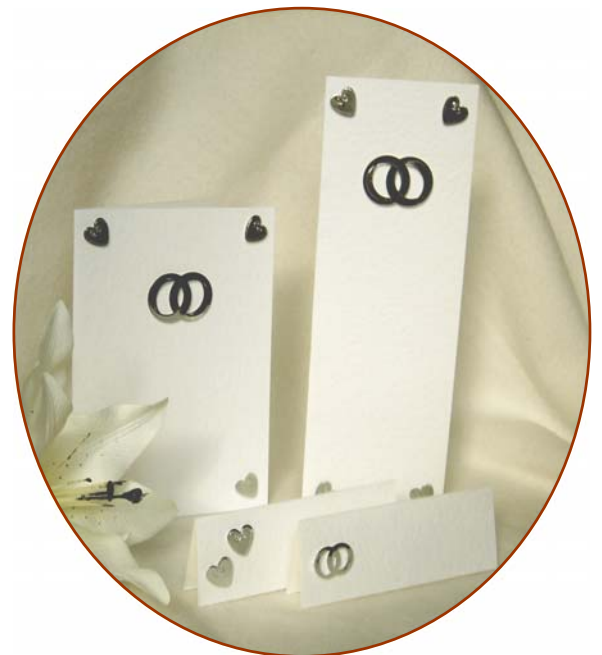

Horse Shoes Range

Horse Shoe Duo

White linen or hammered card decorated with a duo of silver & pink metallic horse shoe confetti, edged top & bottom with tiny metallic pink hearts.

Co-ordinating name cards available with horse shoes, or tiny pink hearts

Horse Shoes & Border

White linen or hammered card decorated with a deep pink mesh type wide ribbon, six raised silver & pink metallic horse shoe confetti

Co-ordinating name cards available with individual horse shoes, or mesh ribbon

Co-ordinating organza favour bags & horse shoe table sprinkles available

Wedding Rings Duo

Hammered card with embossed metallic effect linked wedding rings, framed with small embossed metallic hearts.

Standard colours:

Bride & Groom

Hammered or linen card decorated with an embossed metallic bride & groom motif, framed with mini metallic wedding bells.
Wording optional.

Standard colours:
Ivory or cream card
decorated with gold metallic
motifs, finished with gold wording